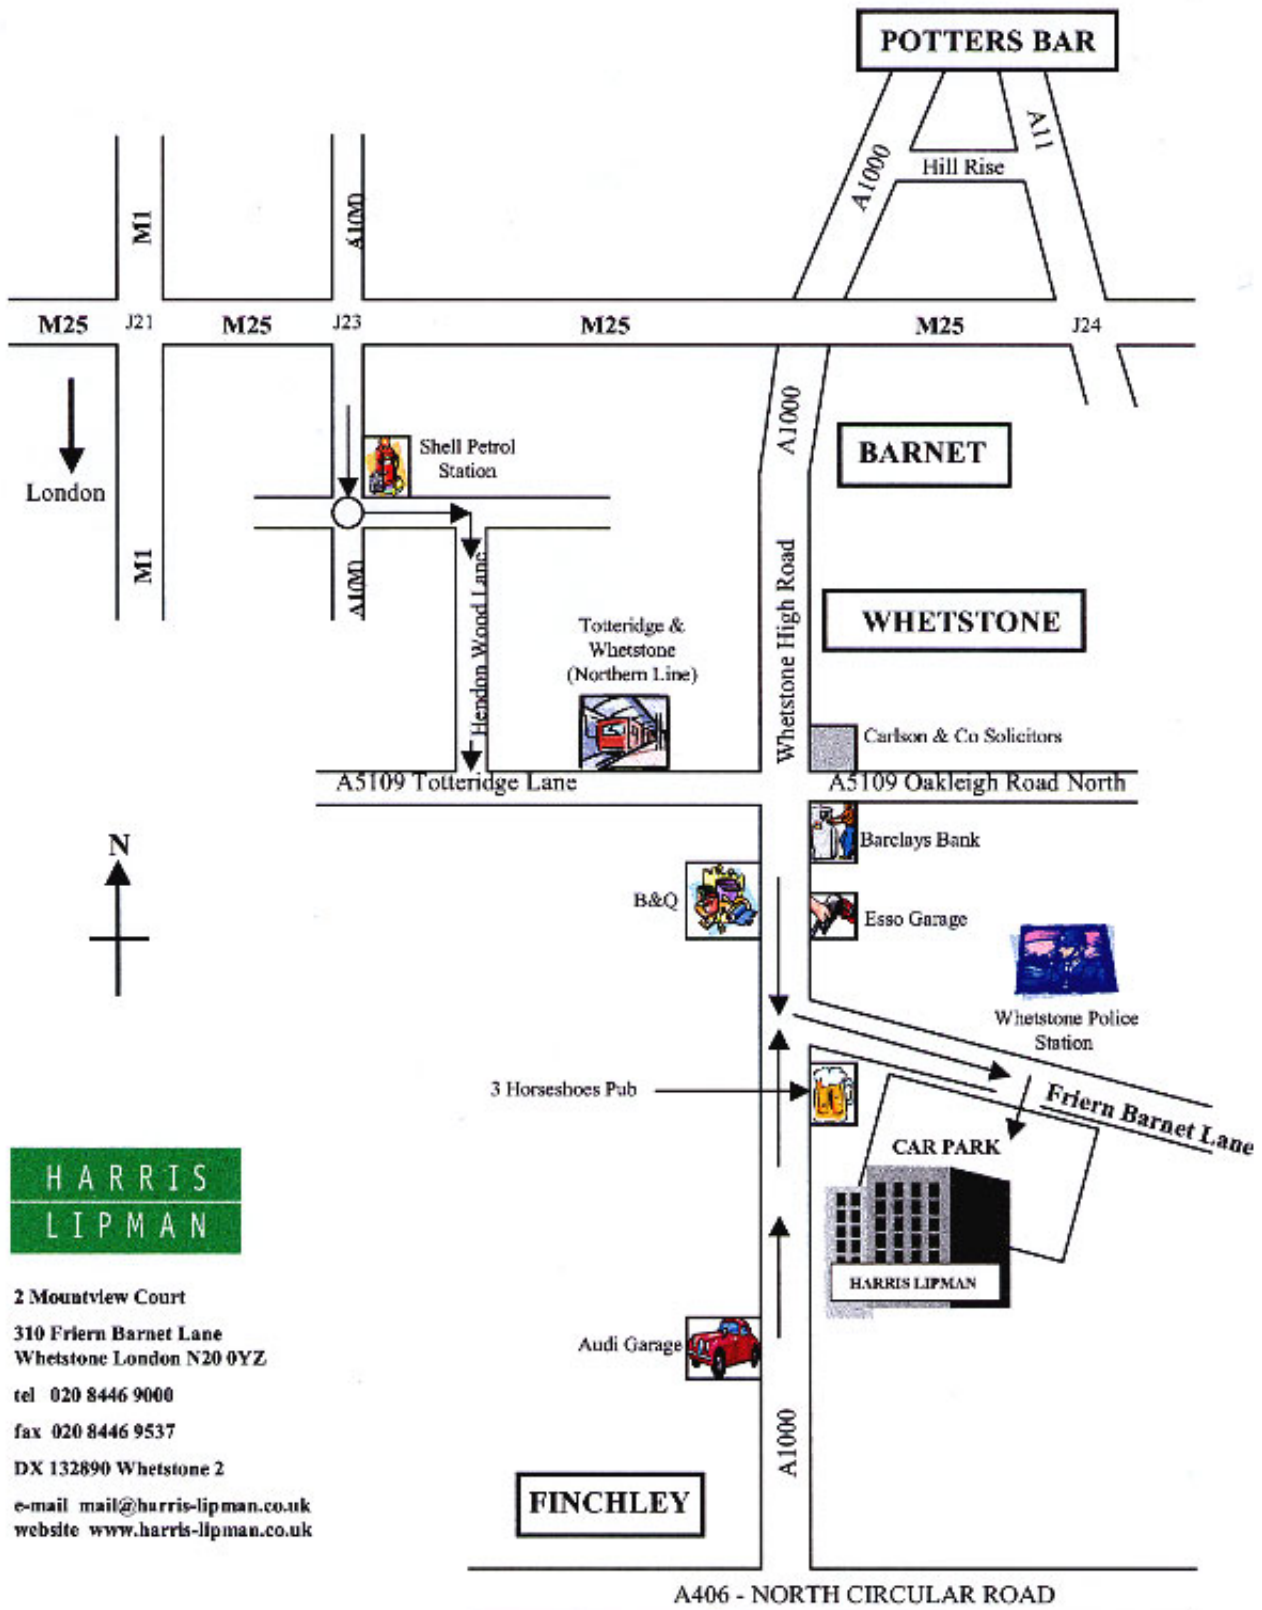

DIRECTIONS TO THE OFFICES OF HARRIS LIPMAN

2 Mountview Court
 310 Friern Barnet Lane
 Whetstone London N20 0YZ
 tel 020 8446 9000
 fax 020 8446 9537
 DX 132890 Whetstone 2
 e-mail mail@harris-lipman.co.uk
 website www.harris-lipman.co.uk